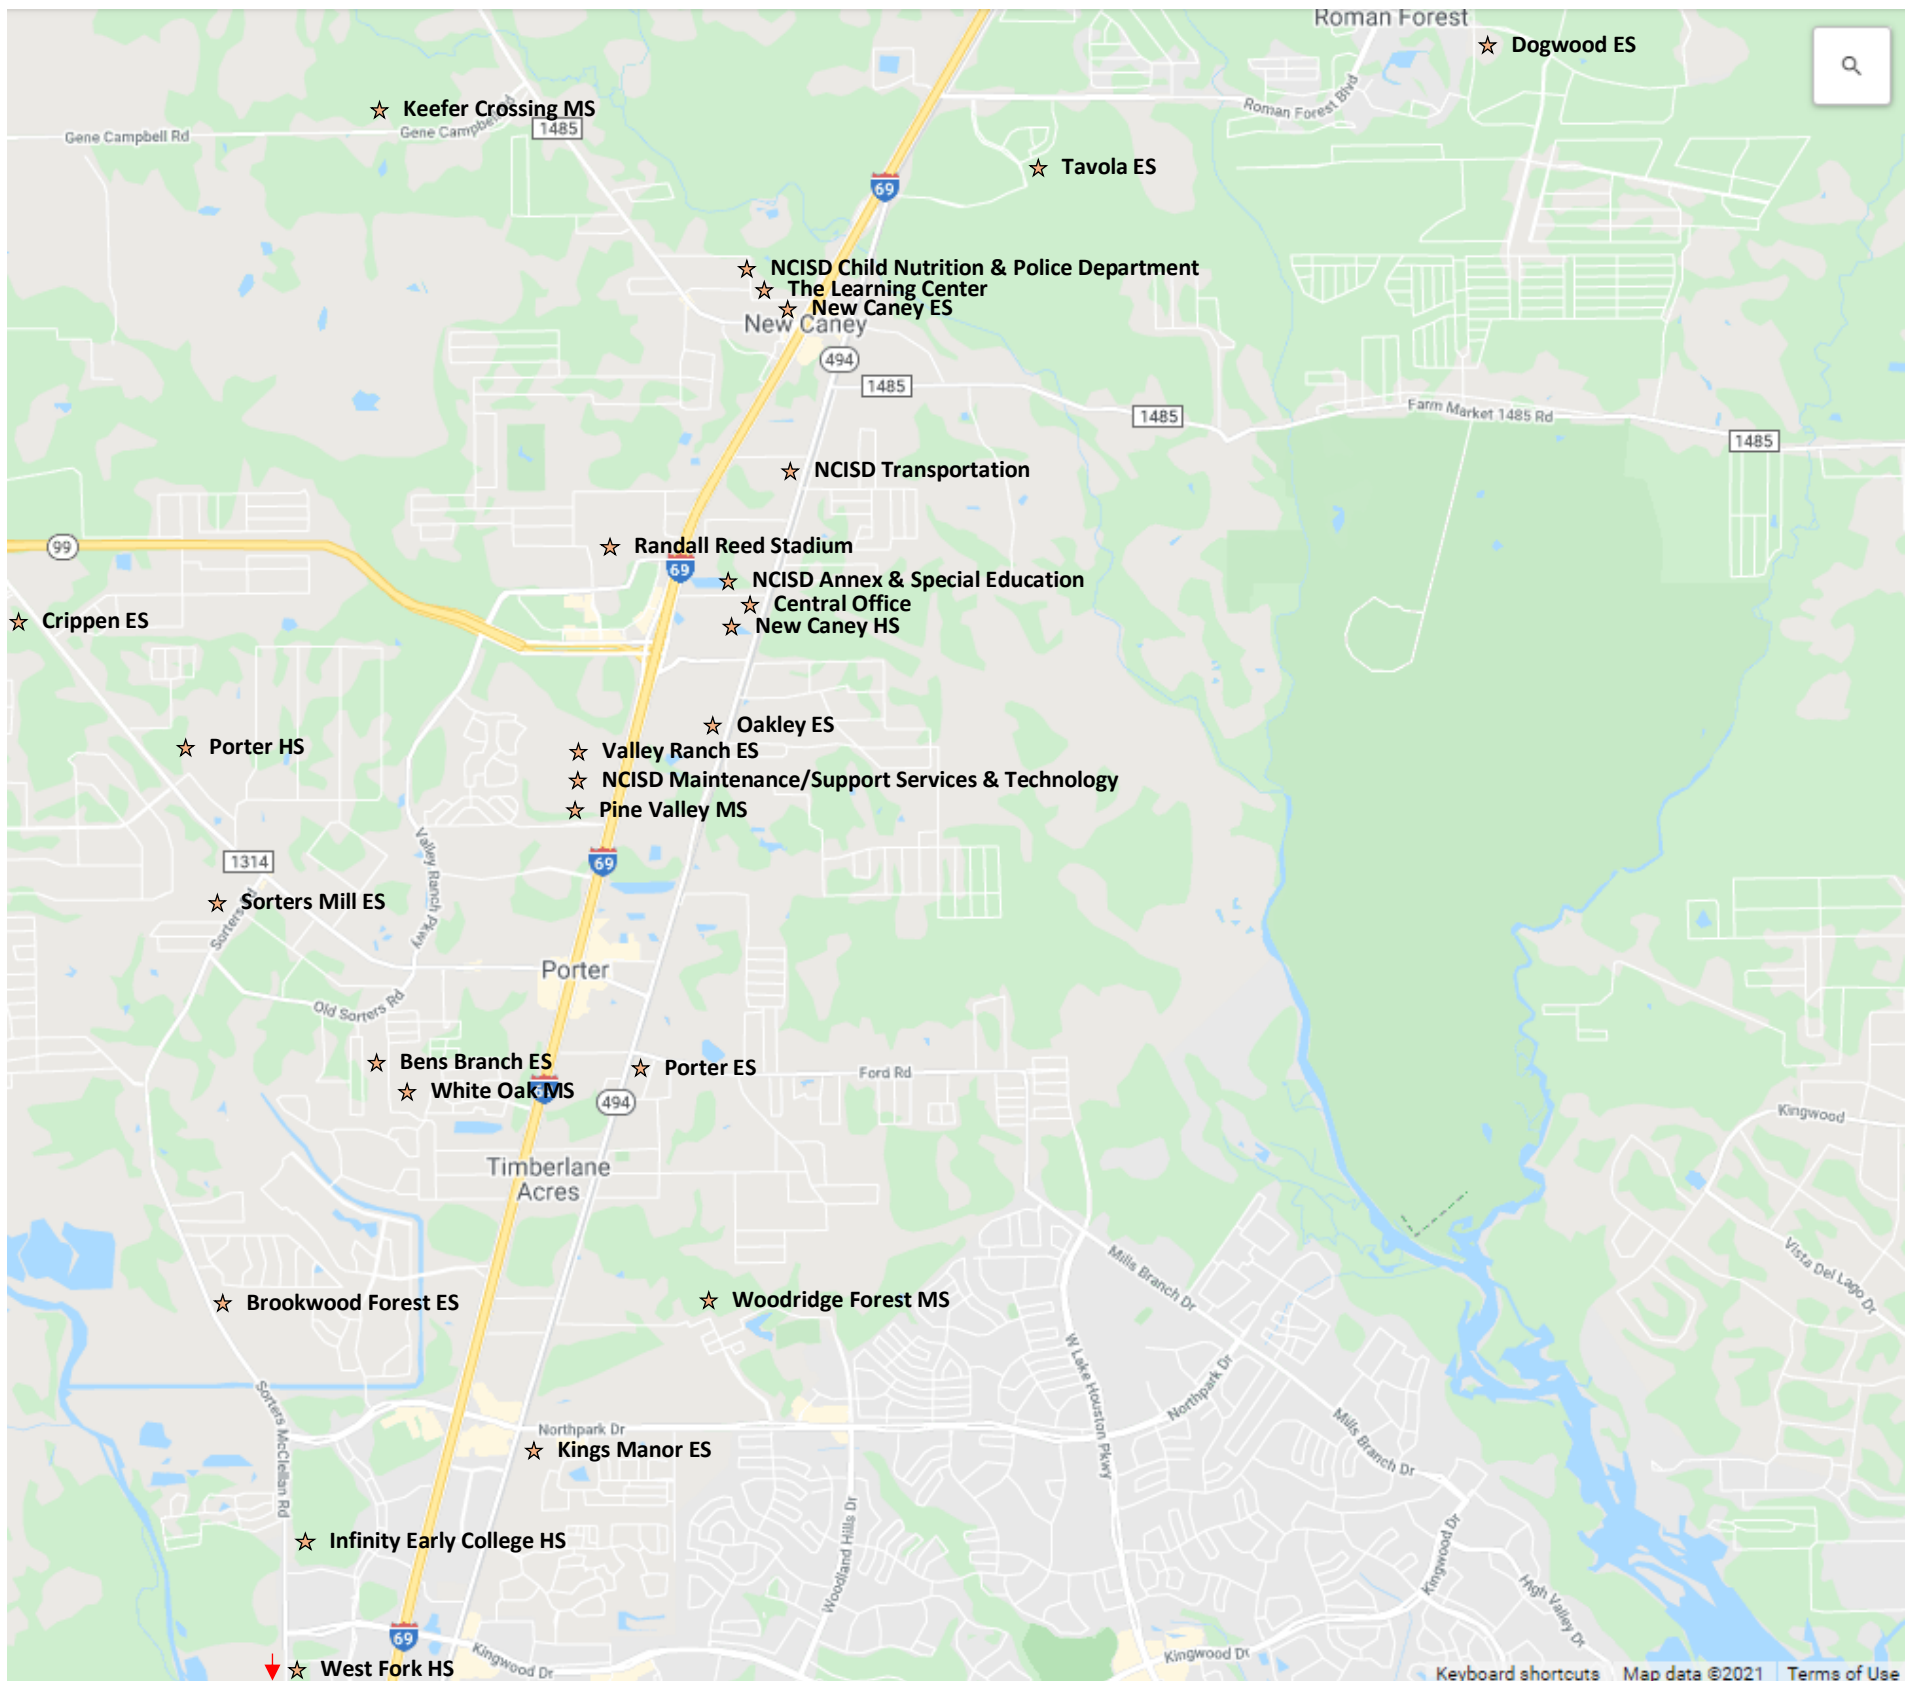

NEW CANEY ISD

District Map

NEW CANEY ISD

District Map

District Directory

Bens Branch Elementary	24160 Briar Berry Ln. Porter, TX 77365	281-577-8700
Brookwood Forest Elementary	25545 Sorters Rd. Porter, TX 77365	281-577-8820
Crippen Elementary	18690 Cumberland Blvd. Porter, TX 77365	281-577-8740
Dogwood Elementary	600 Dogwood Ln. New Caney, TX 77357	281-577-2690
Kings Manor Elementary	21111 Royal Crossing Dr. Kingwood, TX 77339	281-577-2940
New Caney Elementary	20501 FM 1485 New Caney, TX 77357	281-577-8720
Oakley Elementary	22320 Loop 494 New Caney, TX 77357	281-577-5970
Porter Elementary	22256 Ford Rd. Porter, TX 77365	281-577-2920
Sorters Mill Elementary	23300 Sorters Rd. Porter, TX 77365	281-577-8780
Tavola Elementary	18885 Winding Summit Dr. New Caney, TX 77357	281-577-2900
Valley Ranch Elementary	1700 Valley Ranch Crossing Dr. Porter, TX 77365	281-577-8760
Keefer Crossing Middle School	21600 Gene Campbell Rd. New Caney, TX 77357	281-577-8840
Pine Valley Middle School	22784 US Hwy. 59 S. Porter, TX 77365	281-577-8860
White Oak Middle School	24161 Briar Berry Ln. Porter, TX 77365	281-577-8800
Woodridge Forest Middle School	4540 Woodridge Pkwy. Porter, TX 77365	281-577-8880
Infinity Early College High School	26751 Sorters Rd. Porter, TX 77365	281-577-2890
New Caney High School	21650 Loop 494 New Caney, TX 77357	281-577-2800
Porter High School	22625 Sandy Ln. Porter, TX 77365	281-577-5900
West Fork High School	180 Sorters McClellan Rd., Kingwood, TX 77339	281-577-8600
New Caney ISD Annex	22500 Eagle Dr., New Caney, TX 77357	281-577-8600
Central Office	21580 Loop 494 New Caney, TX 77357	281-577-8600
Child Nutrition	20383 FM 1485 West New Caney, TX 77357	281-577-8690
Maintenance	22784 US Hwy. 59 S. Porter, TX 77365	281-577-8640
Police Department	20387 FM 1485 New Caney, TX 77357	281-577-8695
Special Education	22500 Eagle Dr., New Caney, TX 77357	281-577-8670
Support Services	22784 US Hwy. 59 S. Porter, TX 77365	281-577-8642
Technology	21480 Valley Ranch Bend Dr. Porter, TX 77365	281-577-8650
Randall Reed Stadium/Natatorium	21360 Valley Ranch Pkwy. Porter, TX 77365	281-577-8630
The Learning Center	20419 FM 1485 New Caney, TX 77357	281-577-2850
Transportation Department	21026 Loop 494 New Caney, TX 77357	281-577-8680